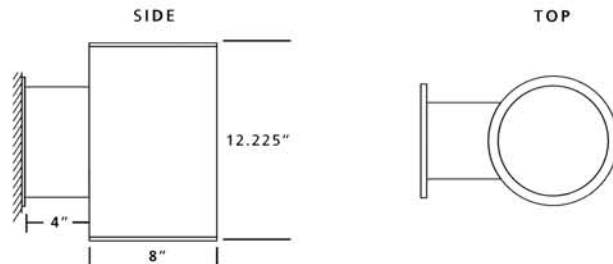

Catalog Number	
Project/Location	Type
Approved By	

1800 SERIES UP/DOWN CYLINDER

LED, HID, CFL ARCHITECTURAL CYLINDER

HOUSING

One-piece, heavy-duty extruded aluminum.
Separate aluminum ballast box.

GASKET

Closed cell silicone foam gasket seals out moisture, dust, and insects for weather-tight operation.

LENS

Tempered clear 1/8" thick, retained with die cast aluminum frame and hidden stainless steel set screws.

BALLASTS

- CF: electronic, thermally protected high power factor
- HID: electronic, thermally protected or magnetic core and coil
- LED: solid state electronic driver

SOCKET

- HID: G 12 BI-PIN, 4KV pulse rated or 4KV pulse rated nickel plated shell medium base
- CF: four pin plug in type

MOUNTING

Surface wall over STD J-box.

FINISH/COLORS

Polyester powder coat finish available in matte Black (MB), matte bronze (BZ), matte white (MW), silver gray (SG), or custom color (CC).

OPTIONS

- F1 single fuse
- PC photo cell
- TP tamper proof
- ETR emergency ballast remote only (CFL)
- STP screwdriver for TP
- ET extreme temperature (-30°C to +90°C)
- GC glass clear
- AA adjustable arm for Up or Down only
- CB custom beams available- consult factory

Suitable for wet location.
Conforms to UL Standard 1598.

Series	Lamp	Wattage/Max
1800	PLT	42W
	HPS	70W
	MH	100W
	LED	28W (14W/UP-14W/DOWN)
	LED	36W (18W/UP-18W/DOWN)

LED MODULES

Wattage	Color Temp	Lumens	Beam Angle
14W	3500K	700 Lumens	60°
14W	3500K	800 Lumens	80°
18W	3500K	1100 Lumens	30°

POWER SUPPLY CONSTANT CURRENT

	Nominal Input Power (W)	Output Power Range (W)	Output Current (A)	Output Voltage (V)
14W	20	13-17	0.7	18-24
18W	30	12-25	1	12-24

Ordering Example

1800 32 PLT 120 MB QRS,ET

Specifications are subject to change without notice. Consult factory for verification.

ELCAST LIGHTING

815 S KAY AVE ADDISON, IL 60101 USA
630.543.5390 • FAX: 630.543.5392
elcastltg@elcastltg.com • www.elcastltg.com